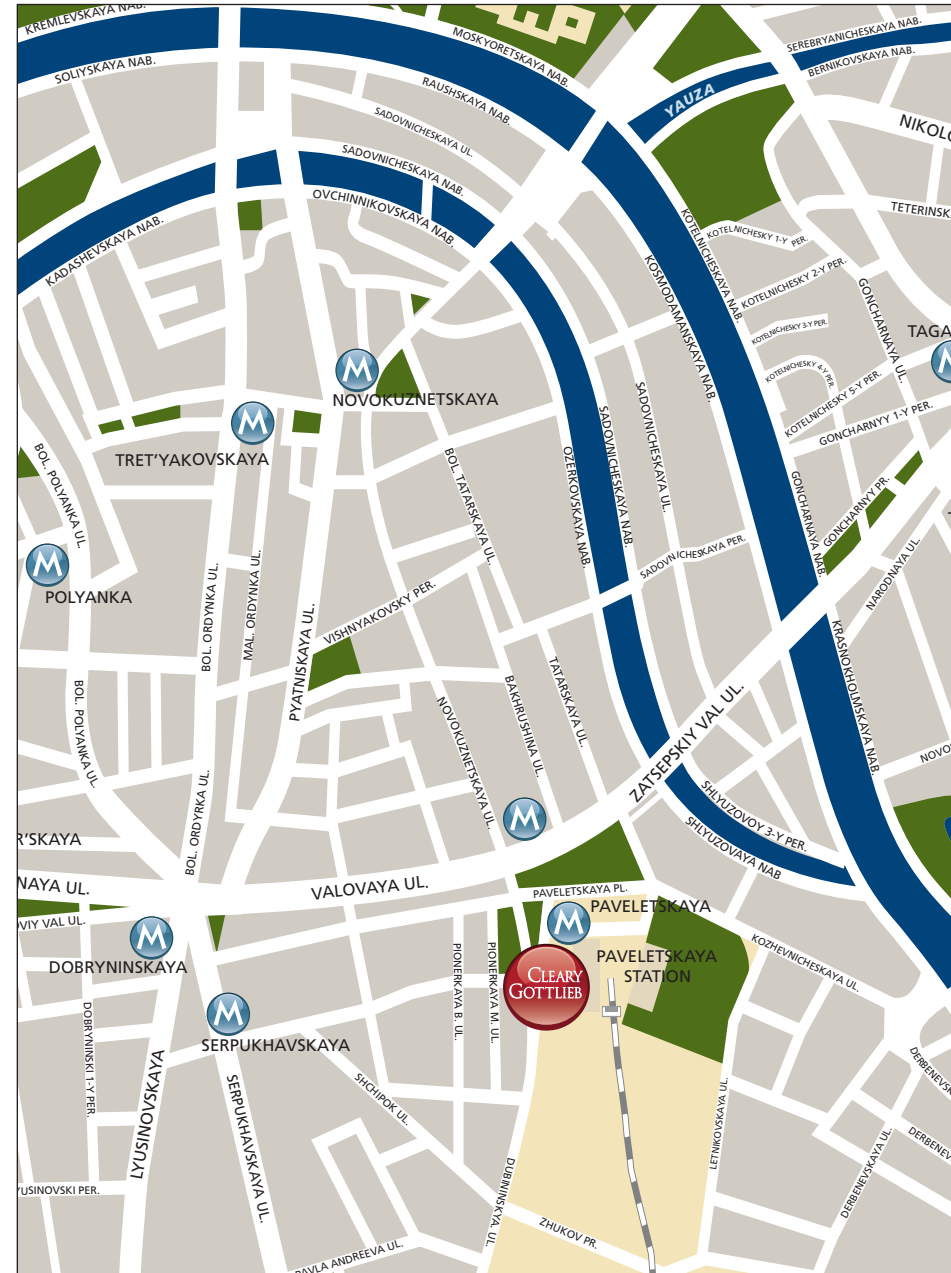

Moscow

OFFICE ADDRESS

Cleary Gottlieb Steen & Hamilton LLC*
Paveletskaya Square 2/3
Moscow 115054, Russia
Telephone: 011 7 495 258 5006
Fax: 011 7 495 258 5011

METRO DIRECTIONS

Take either green line (Zamoskvoretskaya) or brown line (Ring) and go to the station "Paveletskaya". When coming up outside there will be an underground pass on your left. Please walk down and go straight till the first turn to the right. Coming up from the underground pass you will find yourself in front of the Paveletskaya Tower. The building you need (No.2/3) will be behind the Tower on your left.

DRIVING DIRECTIONS

From the Airport:

Taking E105 Leningradskoye Shosse follow signs to Moscow. While in Moscow Leningradskoye Shosse becomes Leningradskiy Prospekt. Drive to the Belorusskaya Square, then turn to the right and take 2nd Brestskaya Street. It will bring you to the Garden Ring Street. Turn to the right and continue on Garden Ring until Paveletskaya Square. At Paveletskaya Square turn to the right and Paveletskaya Plaza building (2/3) will be on your right side.